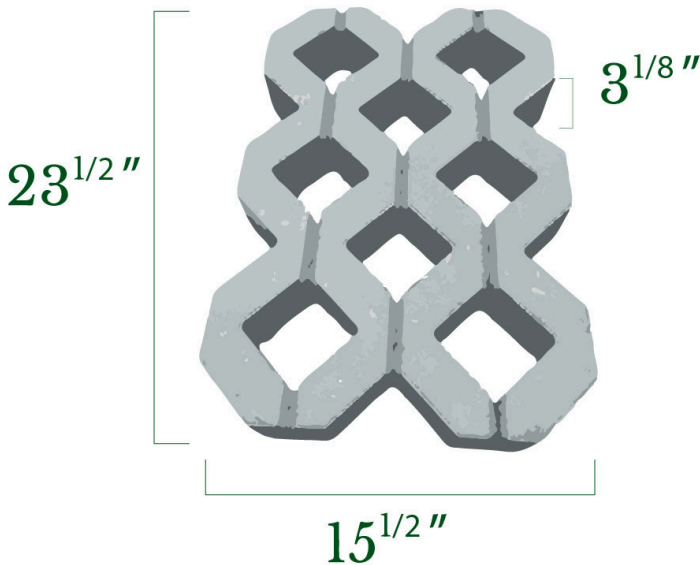

Locations in Bradenton, Palmetto,
Sarasota, Tampa & Lakewood Ranch

info@bigearthsupply.com
www.bigearthsupply.com

TURFBLOCK DIMENSIONS

Specifications for Turf Block

Create a unique, eye-catching driveway, parking area, walkway, or patio with Turf Block Stone Pavers from Big Earth Landscape Supply. The lattice-like appearance brings a beautiful design element and can be filled with your choice of filler, such as shell, sand, or a colorful stone. Giving you both design and durability, Turf Block Pavers are an excellent option for your outdoor project.

- 1 Turf Block is approximately 2.5 square feet
- 1 pallet of Turf Blocks cover approximately 80 square feet
- There are 32 pieces per pallet

Big Earth Landscape Supply has been in business for over 40 years and serves customers at 5 locations in Bradenton, Palmetto, Sarasota, Tampa & Lakewood Ranch. We pride ourselves on customer service and quality products. Big Earth is a one-stop shop for all materials, whether you are a landscaper, contractor or homeowner. We offer delivery via flatbed with a forklift or dump truck. Samples of materials are available upon request.